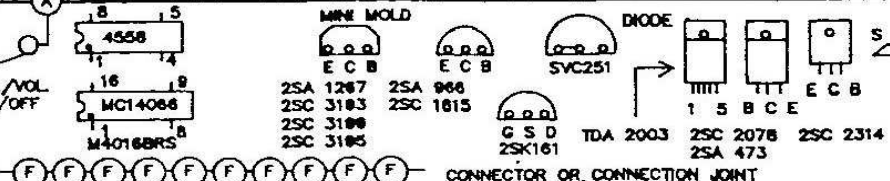

# SCHALTUNG STRATO PLUS

Änderungen, die dem technischen Fortschritt dienen, vorbehalten.

REMARKS : IC5 BILATERAL SWITCH IN RX MODE POSITION, \*FACTORY SELECTED VALUE.  
DNT RESERVES ITS RIGHT, TO SUBJECTS CHANGE, WITHOUT NOTICE.

- # 1 MIC.INPUT
- # 2 CONST.AUDIO
- # 3 P.T.T
- # 4 GROUND
- # 5 S.O
- # 6 N.C
- # 7 N.C
- # 8 +13.2VOLT

DIRECTION TO THE END OF CONDUCTING CONNECTION

CONNECTOR OR CONNECTION JOINT